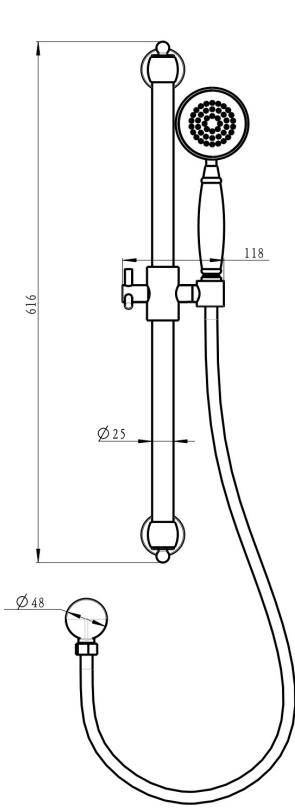

# Klassique Hand Shower with Sliding Rail

Matte Black

## Product Specifications

Code	KLA-37-MB
Barcode	9339897011990
Material	Brass / 304 Stainless Steel
Finish	Matte Black

Hose Length	1500mm
WELS Rating	3 Star
WELS Reg No	S17728
WELS L/Min	8L/Min

Experience, *the difference.*