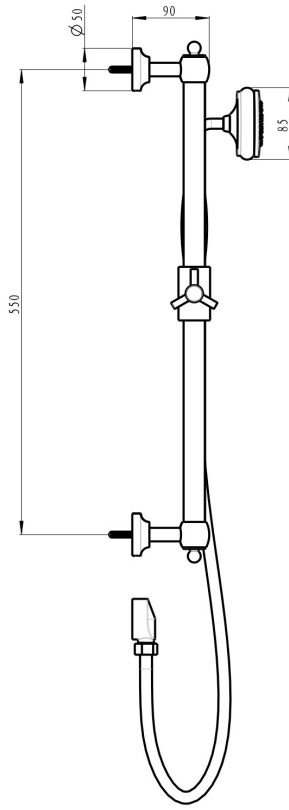

# Klassique Hand Shower with Sliding Rail

Matte Black

## Product Specifications

Code	KLA-37-MB
Barcode	9339897011990
Material	Brass / 304 Stainless Steel
Finish	Matte Black

Hose Length	1500mm
WELS Rating	3 Star
WELS Reg No	S17728
WELS L/Min	8L/Min

Experience, *the difference.*